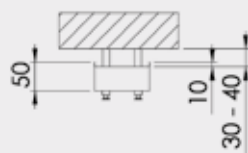

JUNO

JUNO - chrome
124 x 1607 mm

JUNO - black - structural color
124 x 1607 mm

Electrical panel for drying towels. **Only electrical operation.**
 The electric heating element PMH-HT2-200-RK is already included.

Chrome	Black structural color	White structural color	Width (A) x Height (B) [mm]	Weight [kg]	HO [W]
J1C	J1BL	J1WE	124 x 1607	17,4	200

The panel has the body in white colour. Over the body is cover in colour - according the offer.